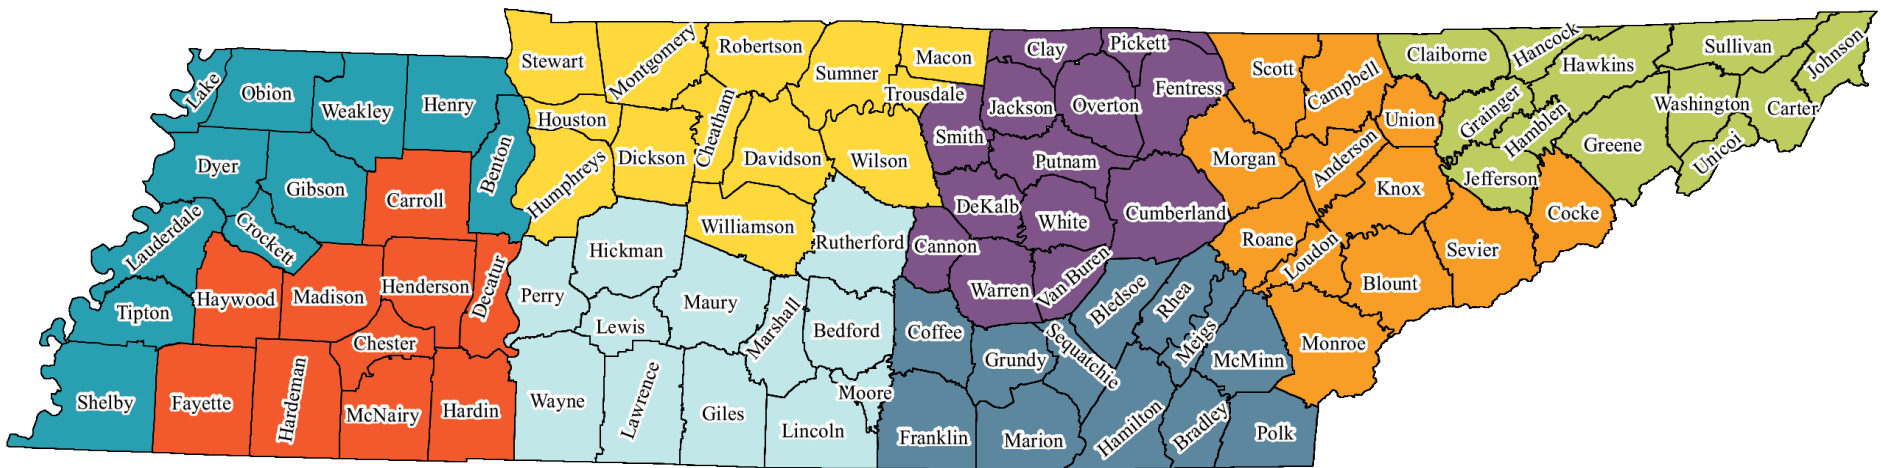

County Government Consultants

Mike Galey
Region 8

(731) 514-5499
mike.galey@tennessee.edu
Benton, Crockett, Dyer, Gibson,
Henry, Lake, Lauderdale, Obion,
Shelby, Tipton, Weakley

Wesley Robertson
Region 6

(931) 797-6474
wesley.robertson@tennessee.edu
Cheatham, Davidson, Dickson, Houston,
Humphreys, Macon, Montgomery, Robertson,
Stewart, Sumner, Trousdale, Williamson, Wilson

Ben Rodgers
Region 4

(931) 525-3535 or
(931) 510-6902
ben.rodgers@tennessee.edu
Cannon, Clay, Cumberland, DeKalb,
Fentress, Jackson, Overton, Pickett,
Putnam, Smith, Van Buren, Warren, White

Rick Hall
Region 1

(423) 282-4141 or
(423) 612-3325
rick.hall@tennessee.edu
Carter, Claiborne, Grainger, Greene,
Hamblen, Hancock, Hawkins, Jefferson,
Johnson, Sullivan, Unicoi, Washington

Kelsey Schweitzer
Region 7

(731) 336-3576
kelsey.schweitzer@tennessee.edu
Carroll, Chester, Decatur, Fayette, Hardeman,
Hardin, Haywood, Henderson, Madison, McNairy

Melisa Kelton
Region 5

(615) 969-5558
melisa.kelton@tennessee.edu
Bedford, Giles, Hickman, Lawrence, Lewis,
Lincoln, Marshall, Maury, Moore, Perry,
Rutherford, Wayne

Heather Duncan
Region 3

(931) 273-1080
heather.duncan@tennessee.edu
Bledsoe, Bradley, Coffee, Franklin, Grundy,
Hamilton, Marion, McMinn, Meigs, Polk,
Rhea, Sequatchie

Kaley Walker
Region 2

(865) 898-9321
kaley.walker@tennessee.edu
Anderson, Blount, Campbell, Cocke,
Knox, Loudon, Monroe, Morgan,
Roane, Scott, Sevier, Union