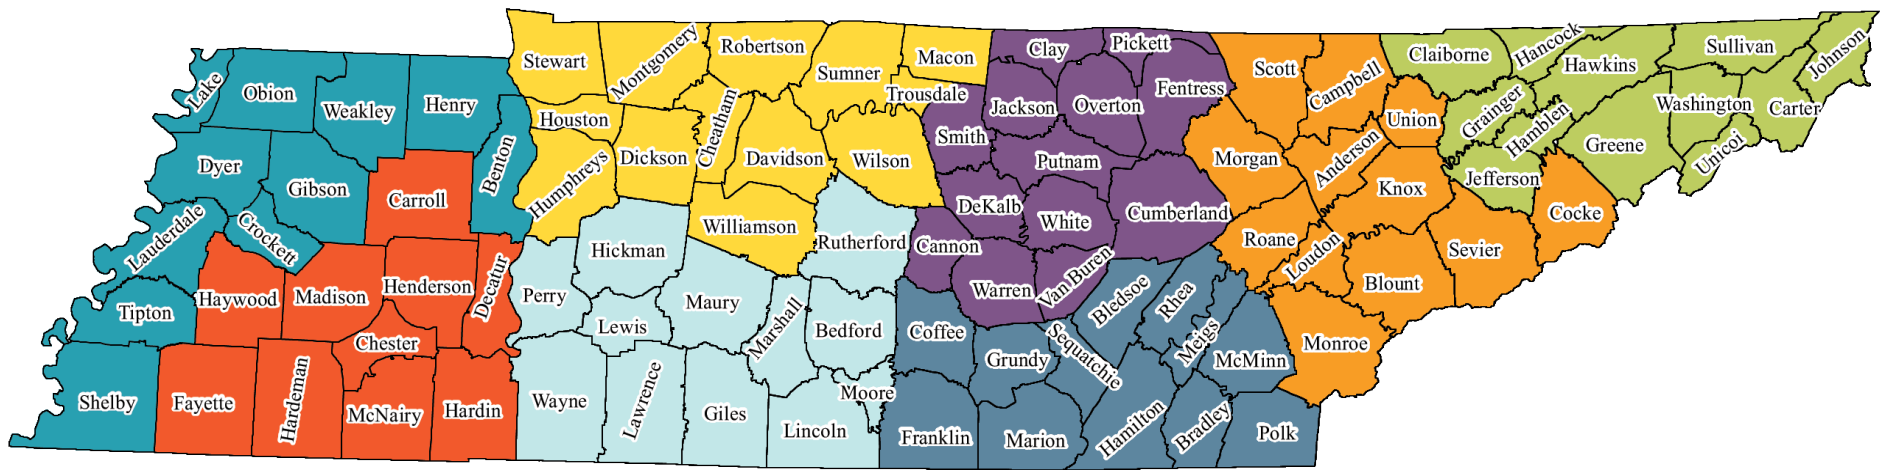

County Government Consultants

Mike Galey
Region 8

(731) 514-5499
mike.galey@tennessee.edu
Benton, Crockett, Dyer, Gibson,
Henry, Lake, Lauderdale, Obion,
Shelby, Tipton, Weakley

Wesley Robertson
Region 6

(931) 797-6474
wesley.robertson@tennessee.edu
Cheatham, Davidson, Dickson, Houston,
Humphreys, Macon, Montgomery, Robertson,
Stewart, Sumner, Trousdale, Williamson, Wilson

Ben Rodgers
Region 4

(931) 525-3535 or
(931) 510-6902
ben.rodgers@tennessee.edu
Cannon, Clay, Cumberland, DeKalb,
Fentress, Jackson, Overton, Pickett,
Putnam, Smith, Van Buren, Warren, White

Rick Hall
Region 1

(423) 282-4141 or
(423) 612-3325
rick.hall@tennessee.edu
Carter, Claiborne, Grainger, Greene,
Hamblen, Hancock, Hawkins, Jefferson,
Johnson, Sullivan, Unicoi, Washington

Kelsey Schweitzer
Region 7

(731) 336-3576
kelsey.schweitzer@tennessee.edu
Carroll, Chester, Decatur, Fayette, Hardeman,
Hardin, Haywood, Henderson, Madison, McNairy

Melisa Kelton
Region 5

(615) 969-5558
melisa.kelton@tennessee.edu
Bedford, Giles, Hickman, Lawrence, Lewis,
Lincoln, Marshall, Maury, Moore, Perry,
Rutherford, Wayne

Gary Hayes
Region 3

(423) 280-7854
gary.hayes@tennessee.edu
Bledsoe, Bradley, Coffee, Franklin, Grundy,
Hamilton, Marion, McMinn, Meigs, Polk,
Rhea, Sequatchie

Kaley Walker
Region 2

(865) 898-9321
kaley.walker@tennessee.edu
Anderson, Blount, Campbell, Cocke,
Knox, Loudon, Monroe, Morgan,
Roane, Scott, Sevier, Union