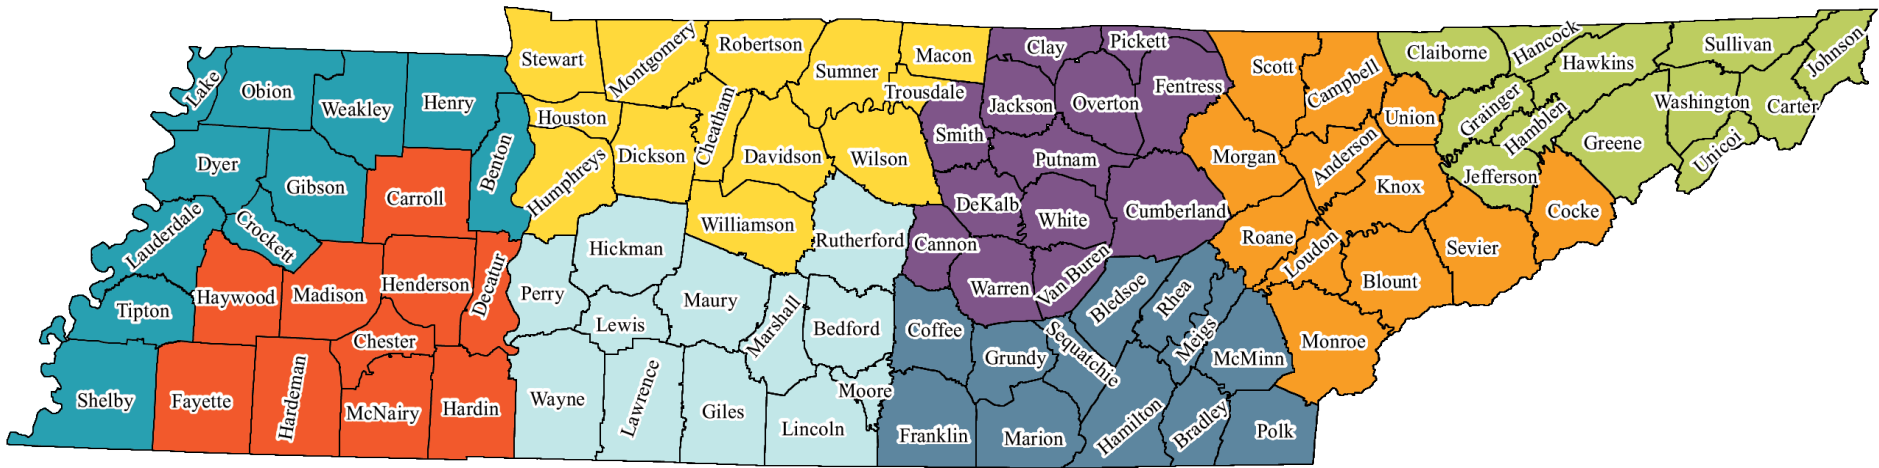

County Technical Assistance Service
INSTITUTE *for* PUBLIC SERVICE

County Government Consultants

Mike Galey
Region 8

(731) 514-5499
mike.galey@tennessee.edu
Benton, Crockett, Dyer, Gibson,
Henry, Lake, Lauderdale, Obion,
Shelby, Tipton, Weakley

Wesley Robertson
Region 6

(931) 797-6474
wesley.robertson@tennessee.edu
Cheatham, Davidson, Dickson, Houston,
Humphreys, Macon, Montgomery, Robertson,
Stewart, Sumner, Trousdale, Williamson, Wilson

Ben Rodgers
Region 4

(931) 525-3535 or
(931) 510-6902
ben.rodgers@tennessee.edu
Cannon, Clay, Cumberland, DeKalb, Fen-
tress, Jackson, Overton, Pickett, Putnam,
Smith, Van Buren, Warren, White

Rick Hall
Region 1

(423) 282-4141 or
(423) 612-3325
rick.hall@tennessee.edu
Carter, Claiborne, Grainger, Greene,
Hamblen, Hancock, Hawkins, Jefferson,
Johnson, Sullivan, Unicoi, Washington

Kelsey Schweitzer
Region 7

(731) 336-3576
kelsey.schweitzer@tennessee.edu
Carroll, Chester, Decatur, Fayette, Hardeman,
Hardin, Haywood, Henderson, Madison, McNairy

Melisa Kelton
Interim
Region 5

(615) 969-5558
melisa.kelton@tennessee.edu
Bedford, Giles, Hickman, Lawrence, Lewis,
Lincoln, Marshall, Maury, Moore, Perry,
Rutherford, Wayne

Gary Hayes
Region 3

(423) 280-7854
gary.hayes@tennessee.edu
Bledsoe, Bradley, Coffee, Franklin, Grundy,
Hamilton, Marion, McMinn, Meigs, Polk,
Rhea, Sequatchie

Kaley Walker
Region 2

(865) 898-9321
kaley.walker@tennessee.edu
Anderson, Blount, Campbell, Cocke,
Knox, Loudon, Monroe, Morgan,
Roane, Scott, Sevier, Union