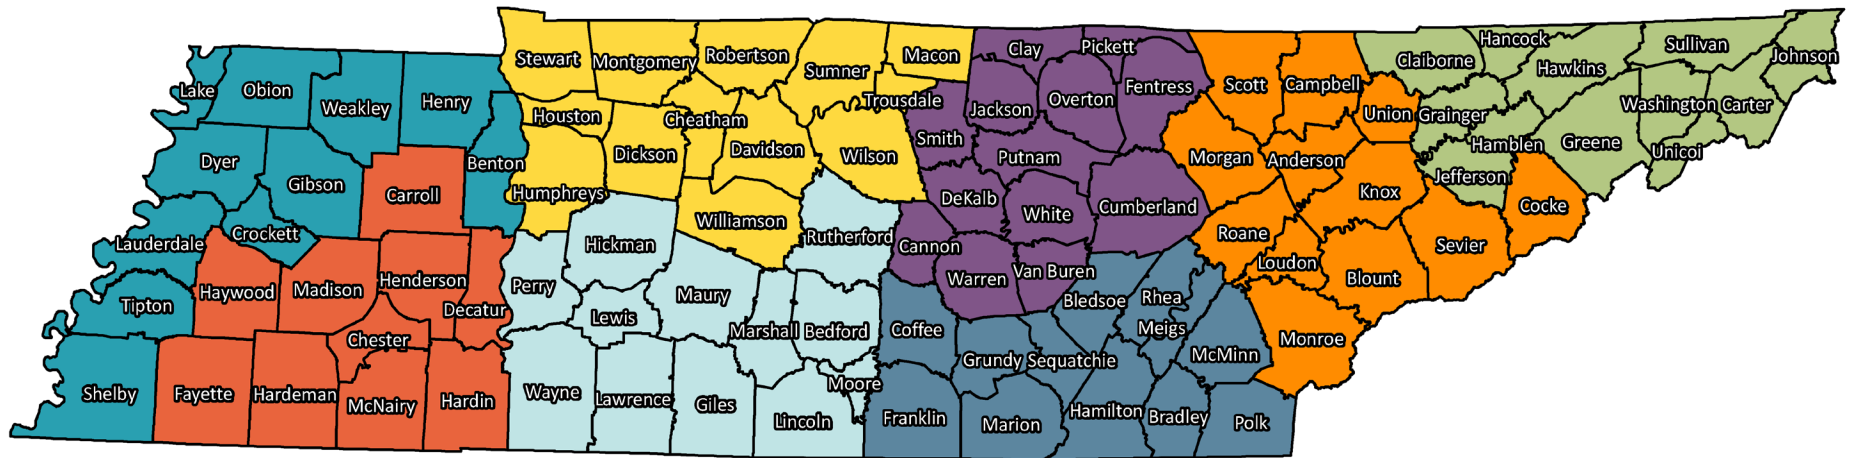

County Government Consultant Service Areas

Mike Galey
Region 8

(731) 514-5499
mike.galey@tennessee.edu
Benton, Crockett, Dyer, Gibson, Henry, Lake, Lauderdale, Obion, Shelby, Tipton, Weakley

Wesley Robertson
Region 6

(931) 797-6474
wesley.robertson@tennessee.edu
Cheatham, Davidson, Dickson, Houston, Humphreys, Macon, Montgomery, Robertson, Stewart, Sumner, Trousdale, Williamson, Wilson

Ben Rodgers
Region 4

(931) 525-3535 or (931) 510-6902
ben.rodgers@tennessee.edu
Cannon, Clay, Cumberland, DeKalb, Fentress, Jackson, Overton, Pickett, Putnam, Smith, Van Buren, Warren, White

Rick Hall
Region 1

(423) 282-4141 or (423) 612-3325
rick.hall@tennessee.edu
Carter, Claiborne, Grainger, Greene, Hamblen, Hancock, Hawkins, Jefferson, Johnson, Sullivan, Unicoi, Washington

Kelsey Schweitzer
Region 7

(731) 336-3576
kelsey.schweitzer@tennessee.edu
Carroll, Chester, Decatur, Fayette, Hardeman, Hardin, Haywood, Henderson, Madison, McNairy

Doug Bodary
Region 5

(615) 653-7001
doug.bodary@tennessee.edu
Bedford, Giles, Hickman, Lawrence, Lewis, Lincoln, Marshall, Maury, Moore, Perry, Ruthford, Wayne

Gary Hayes
Region 3

(423) 280-7854
gary.hayes@tennessee.edu
Bledsoe, Bradley, Coffee, Franklin, Grundy, Hamilton, Marion, McMinn, Meigs, Polk, Rhea, Sequatchie

Kaley Walker
Region 2

(865) 898-9321
kaley.walker@tennessee.edu
Anderson, Blount, Campbell, Cocke, Knox, Loudon, Monroe, Morgan, Roane, Scott, Sevier, Union