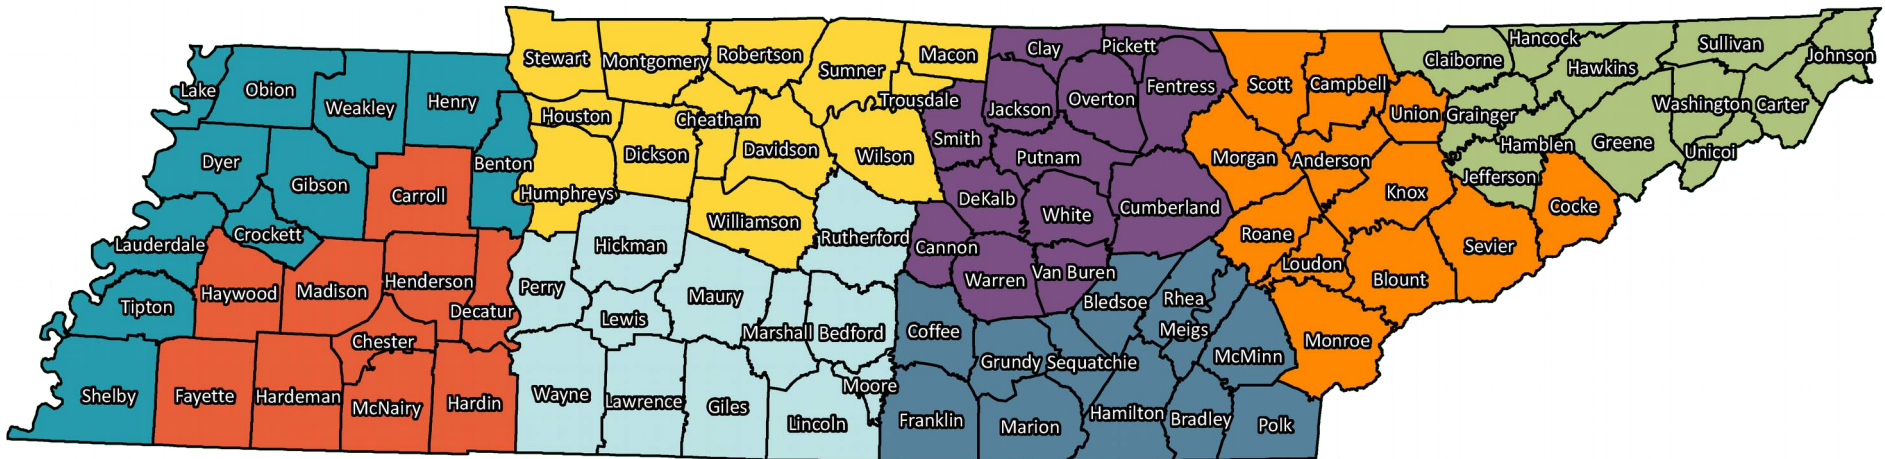

Mike Galey
Region 8

(731) 514-5499
mike.galey@tennessee.edu

Benton, Crockett, Dyer, Gibson, Henry, Lake, Lauderdale, Obion, Shelby, Tipton, Weakley

Vacant
Region 6

Cheatham, Davidson, Dickson, Houston Humphreys, Macon, Montgomery, Robertson, Stewart, Sumner, Trousdale,

Ben Rodgers
Region 4

(931) 525-3535 or
(931) 510-6902
ben.rodgers@tennessee.edu

Cannon, Clay, Cumberland, DeKalb, Fentress Jackson, Overton, Pickett, Putnam, Smith, Van Buren, Warren, White

Rick Hall
Region 1

(423) 282-4141 or
(423) 612-3325
rick.hall@tennessee.edu

Carter, Claiborne, Grainger, Greene, Hamblen, Hancock, Hawkins, Jefferson, Johnson, Sullivan, Unicoi, Washington

Bobby Phillips
Region 7

(731) 225-3287
bobby.phillips@tennessee.edu

Carroll, Chester, Decatur, Fayette, Hardeman, Hardin, Haywood, Henderson, Madison, McNairy

Doug Bodary
Region 5

(615) 653-7001
doug.bodary@tennessee.edu

Bedford, Giles, Hickman, Lawrence, Lewis, Lincoln, Marshall, Maury, Moore, Perry, Rutherford, Wayne

Gary Hayes
Region 3

(423) 280-7854
gary.hayes@tennessee.edu

Bledsoe, Bradley, Coffee, Franklin, Grundy, Hamilton, Marion, McMinn, Meigs, Polk, Rhea, Sequatchie

Wesley Robertson
Region 2

(931) 797-6474 or
(865) 974-1846
wesley.robertson@tennessee.edu

Anderson, Blount, Campbell, Cocke, Knox, Loudon, Monroe, Morgan, Roane, Scott, Sevier, Union